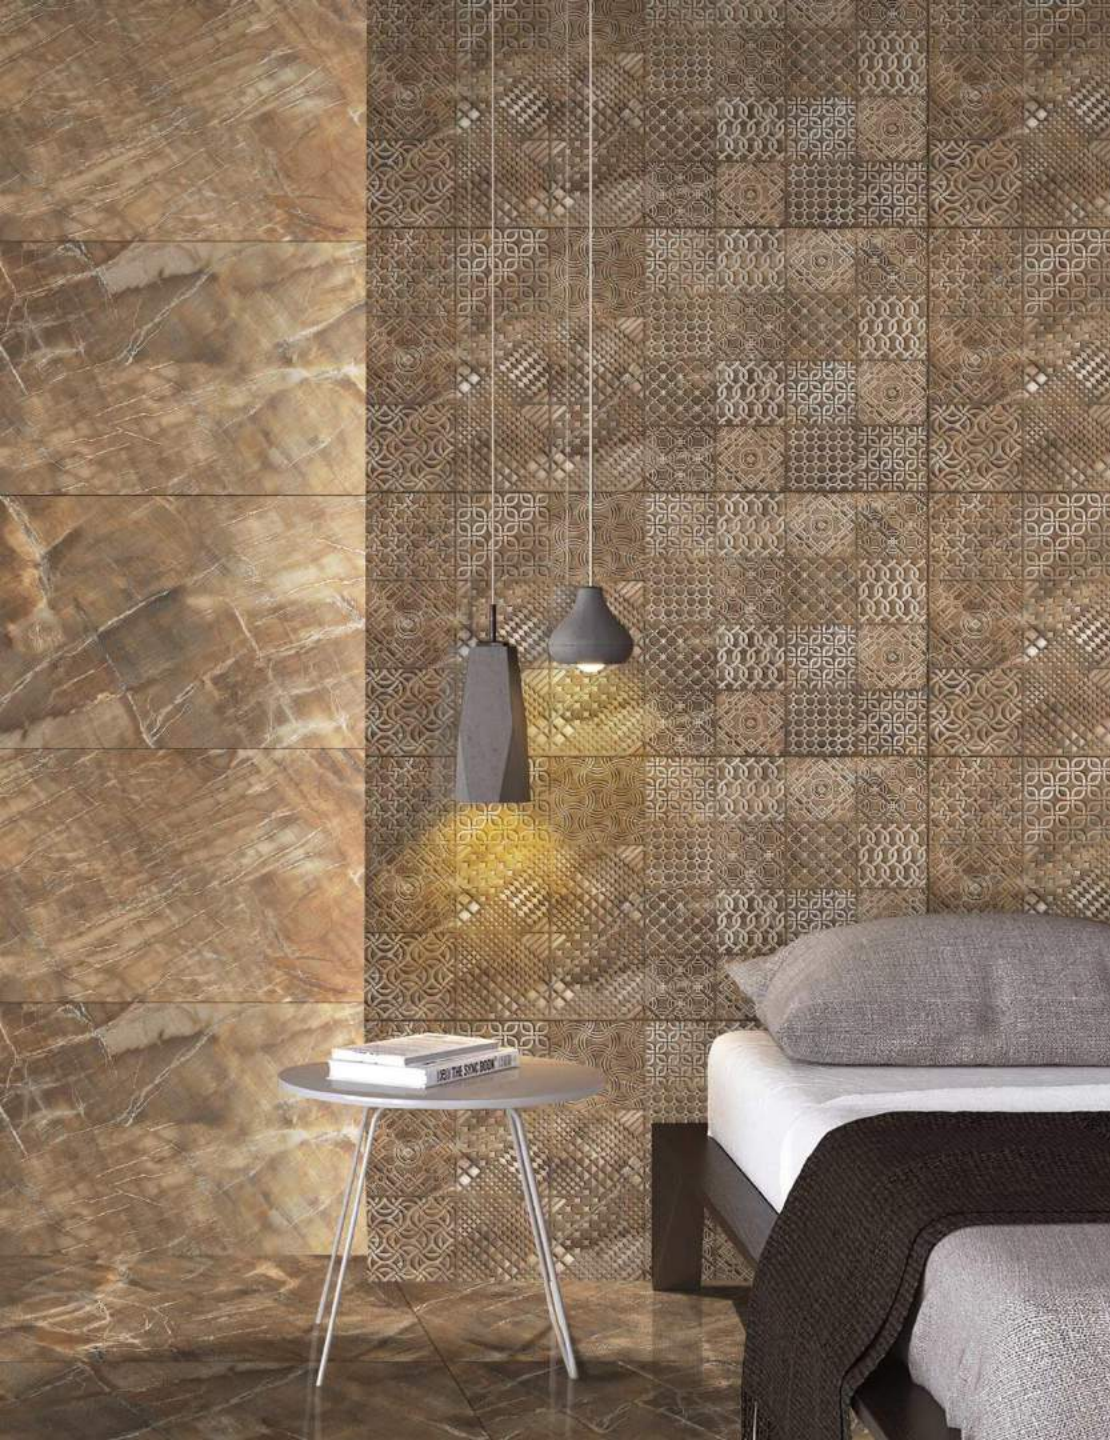

SIDRONS 60X120 DESIGN

Mitica Gris HL
(60x120cm)

**Mitica Gris
(60x120cm)**

Felice Blue HL
(60x120cm)

**Pulido Pine HL
(60x120cm)**

**Fragma Brown HL
(60x120cm)**

Fragma Brown
(60x120cm)

Helvenico White
(60x120cm)

**Essenza Brown HL
(60x120cm)**

**Essenza Brown
(60x120cm)**

**Armani Copper
(60x120cm)**

Arrigo Azul HL
(60x120cm)

**Disk Acro HL
(60x120cm)**

**Trama Grey HL
(60x120cm)**

Thank you!!!

VISIT