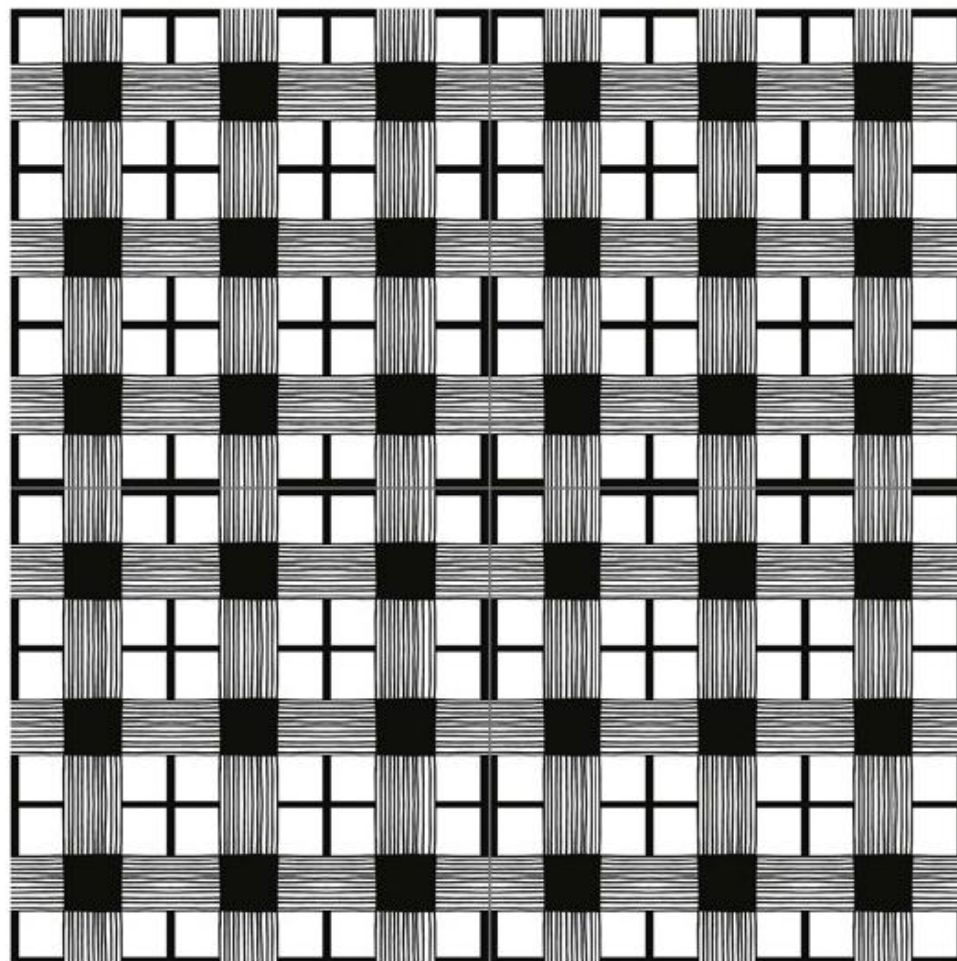

60X60cm

DECO TWEED
60X60cm

DECO COMPASS

60X60cm

DECO CLOTH
60X60cm

SIDRONS

solution to surfaces

SIDRONS
solution to surfaces

DS_LIN_D6507

600x600 mm

GVT

600x600 mm

GVT

600x600 mm

GVT

SIDRONS
solution to surfaces