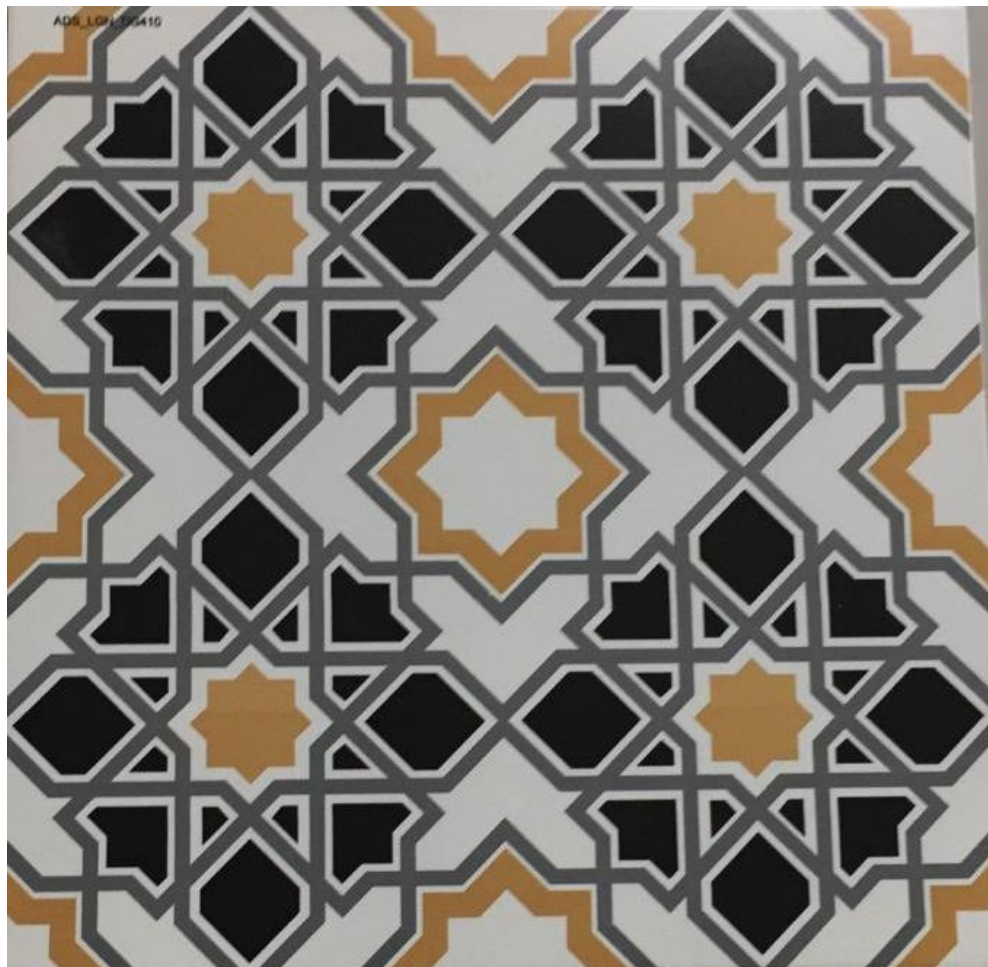

SIDRONS
solution to surfaces