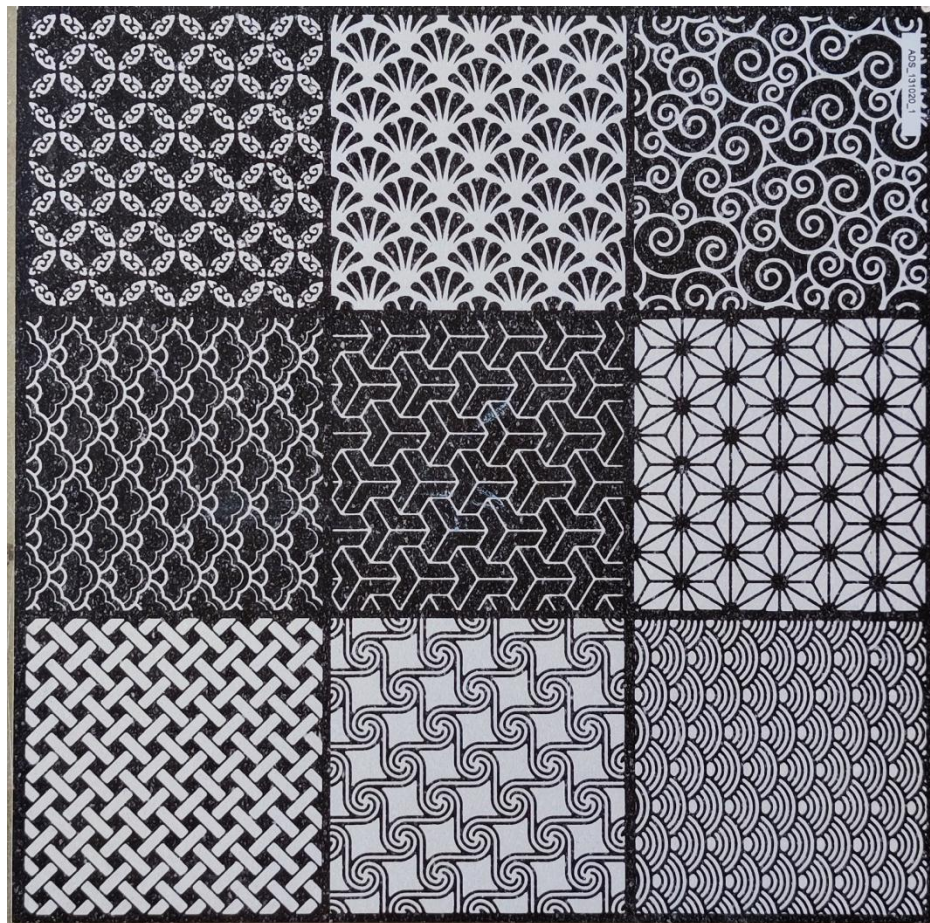

SIDRONS
solution to surfaces

CUSTOMIZE TILES
60X60CM

DECO MOONLINE

60X60cm

DECO ORIGAMI
60X60cm

DECO BLOCK
60X60cm

DECO BALANCE
60X60cm

DECO METROPOLITAN

60X60cm

DECO TWEED
60X60cm

DECO COMPASS

60X60cm

DECO CLOTH
60X60cm

SIDRONS

solution to surfaces

SIDRONS
solution to surfaces

DS_LIN_D6507

600x600 mm

GVT

600x600 mm

GVT

600x600 mm

GVT

SIDRONS
solution to surfaces