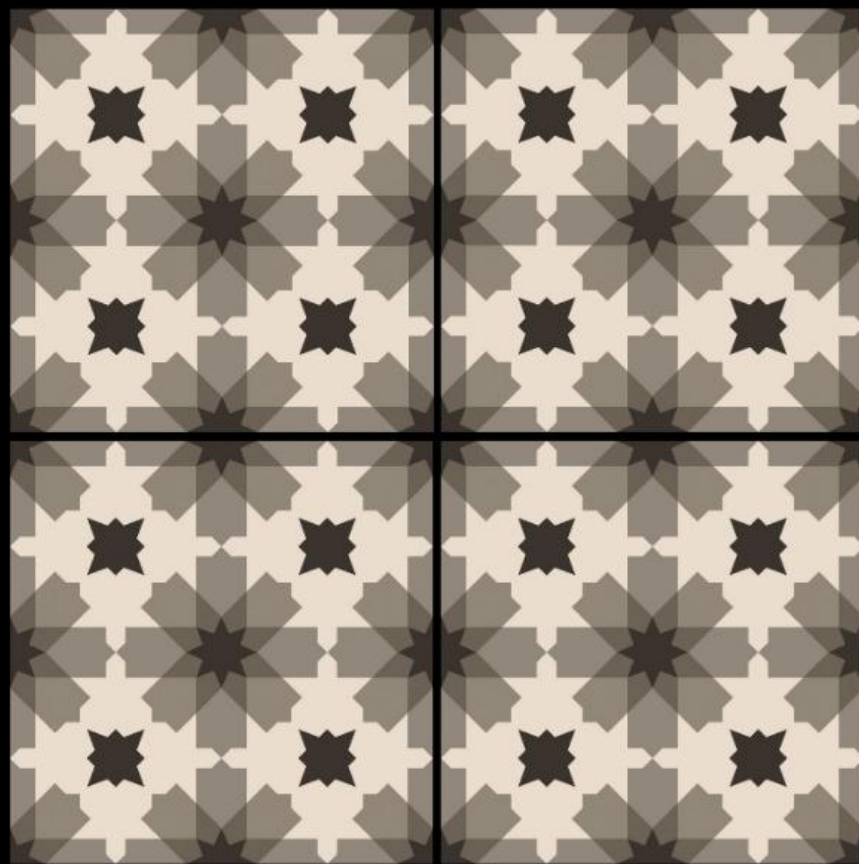

DS_LIN_D6507

600x600 mm

GVT

600x600 mm

GVT

600x600 mm

GVT

SIDRONS
solution to surfaces