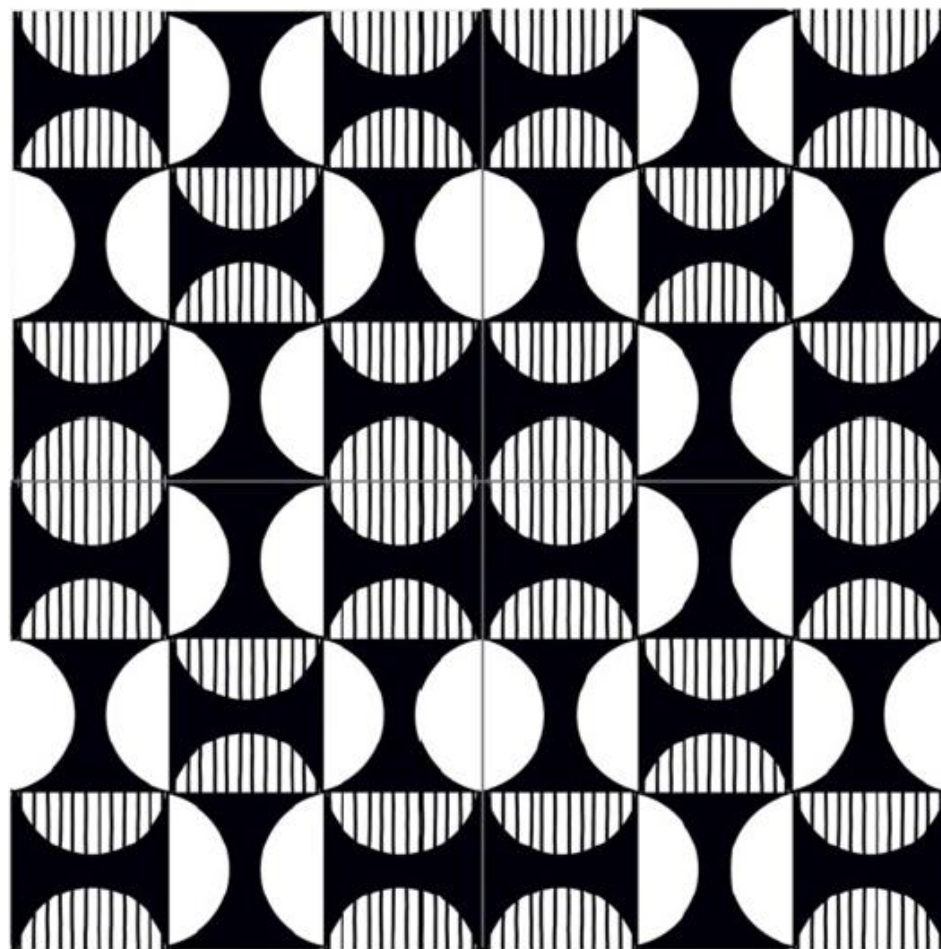

SIDRONS
solution to surfaces

CUSTOMIZE TILES
60X60CM

DECO MOONLINE

60X60cm

DECO ORIGAMI
60X60cm

DECO BLOCK
60X60cm

DECO BALANCE
60X60cm

DECO METROPOLITAN

60X60cm

DECO TWEED
60X60cm

DECO COMPASS

60X60cm

DECO CLOTH
60X60cm

SIDRONS

solution to surfaces

SIDRONS
solution to surfaces

DS_LIN_D6507

600x600 mm

GVT

600x600 mm

GVT

600x600 mm

GVT

SIDRONS
solution to surfaces