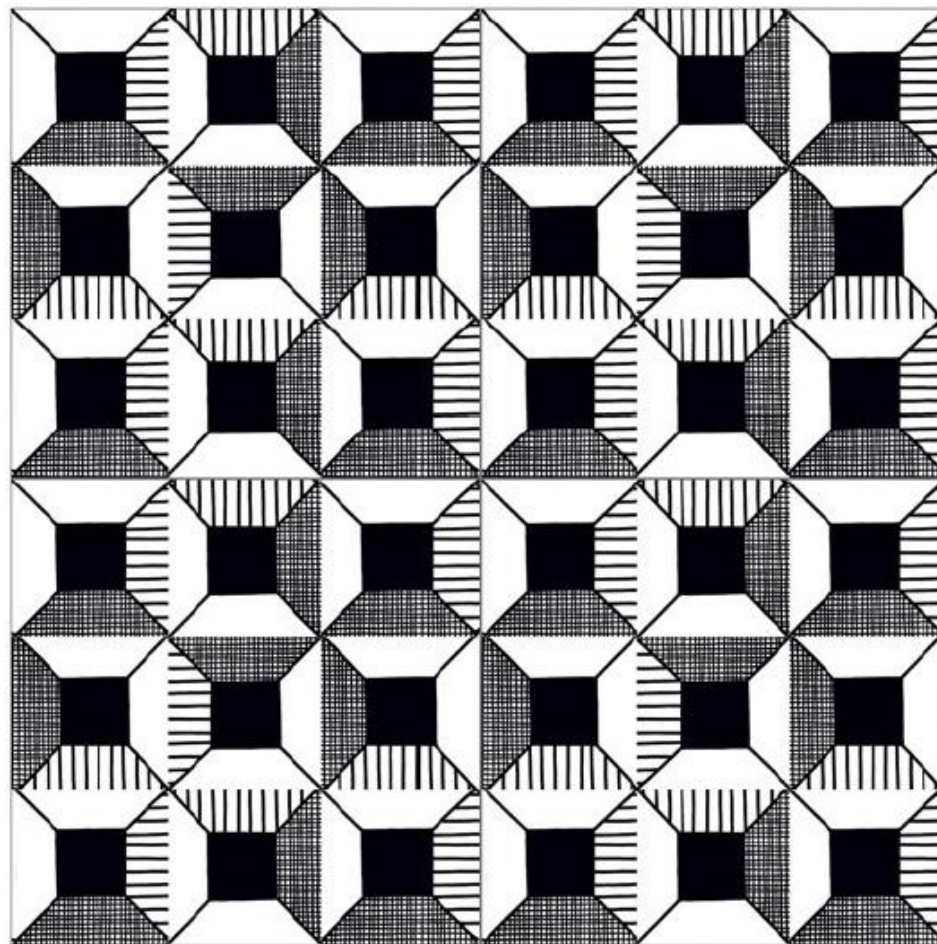

SIDRONS
solution to surfaces

CUSTOMIZE TILES
60X60CM

DECO MOONLINE

60X60cm

DECO ORIGAMI
60X60cm

DECO BLOCK
60X60cm

DECO BALANCE
60X60cm

DECO METROPOLITAN

60X60cm

DECO TWEED
60X60cm

DECO COMPASS

60X60cm

DECO CLOTH
60X60cm

SIDRONS

solution to surfaces

SIDRONS
solution to surfaces

DS_LIN_D6507

600x600 mm

GVT

600x600 mm

GVT

600x600 mm

GVT

SIDRONS
solution to surfaces