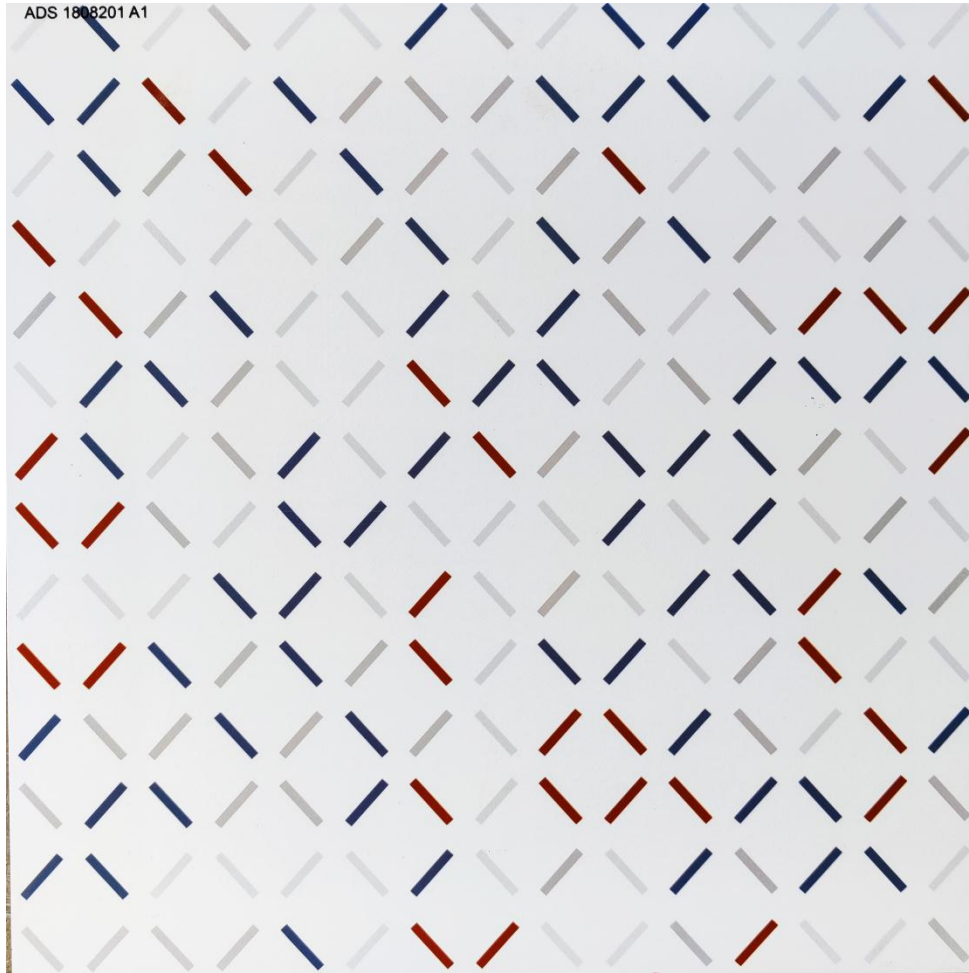

DS_LIN_D6507

600x600 mm

GVT

600x600 mm

GVT

600x600 mm

GVT

SIDRONS
solution to surfaces

SIDRONS
solution to surfaces

SIDRONS
solution to surfaces

SIDRONS
solution to surfaces

SIDRONS
solution to surfaces

SIDRONS
solution to surfaces

SIDRONS
solution to surfaces

ADS 1808201 A1

SIDRONS
solution to surfaces

SIDRONS
solution to surfaces

SIDRONS
solution to surfaces

SIDRONS
solution to surfaces

SIDRONS

solution to surfaces

NEW LINE 002 (multi) 01

SIDRONS
solution to surfaces

SIDRONS
solution to surfaces