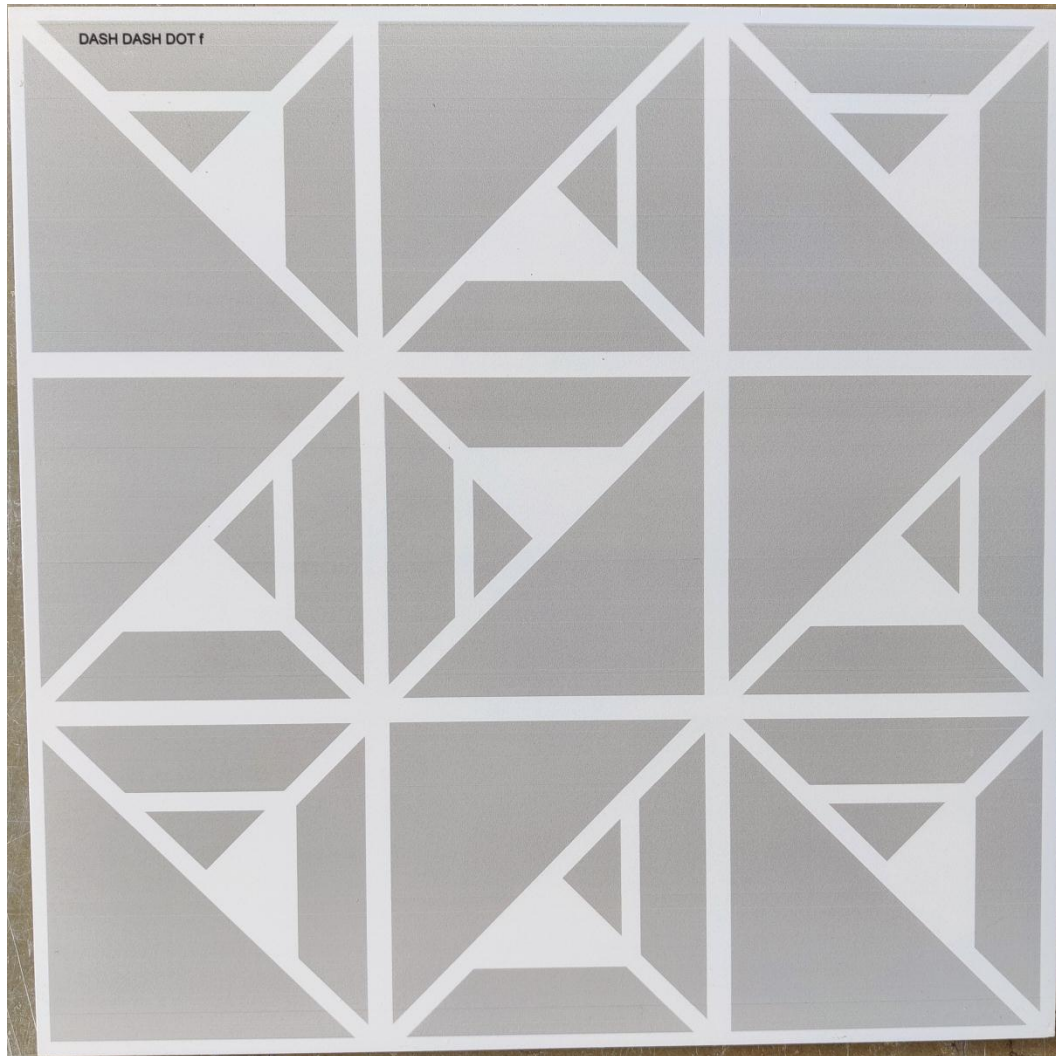

SIDRONS
solution to surfaces