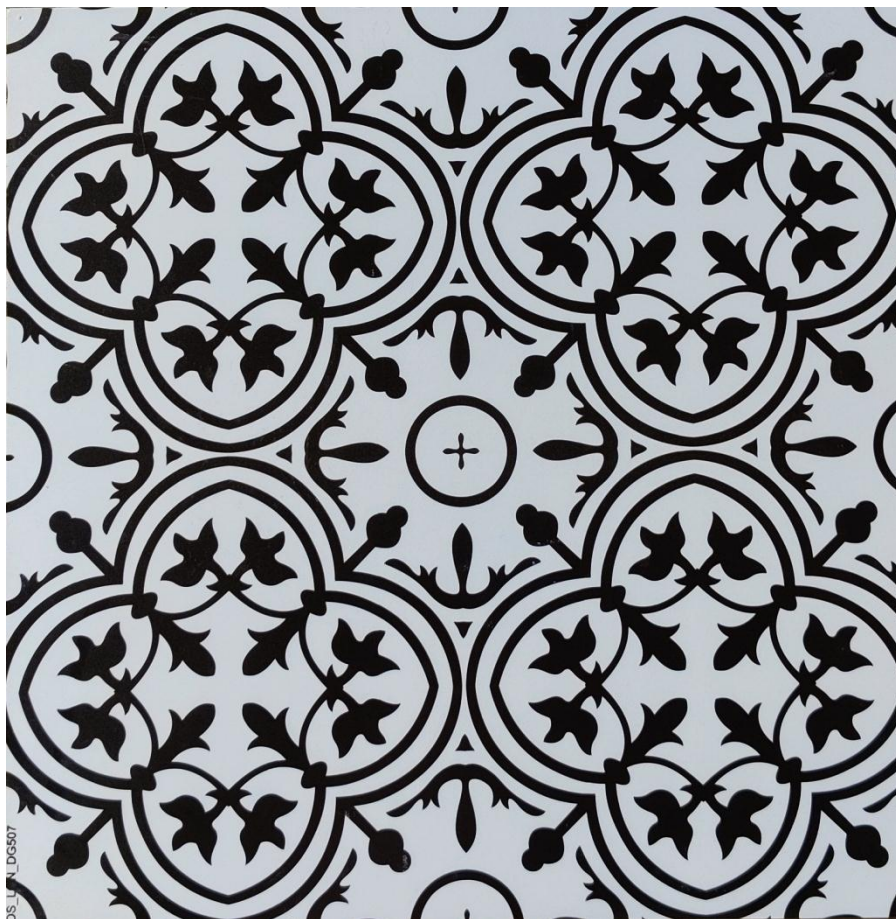

60X60cm

DECO TWEED
60X60cm

DECO COMPASS

60X60cm

DECO CLOTH
60X60cm

SIDRONS

solution to surfaces

SIDRONS
solution to surfaces

DS_LIN_D6507

600x600 mm

GVT

600x600 mm

GVT

600x600 mm

GVT

SIDRONS
solution to surfaces