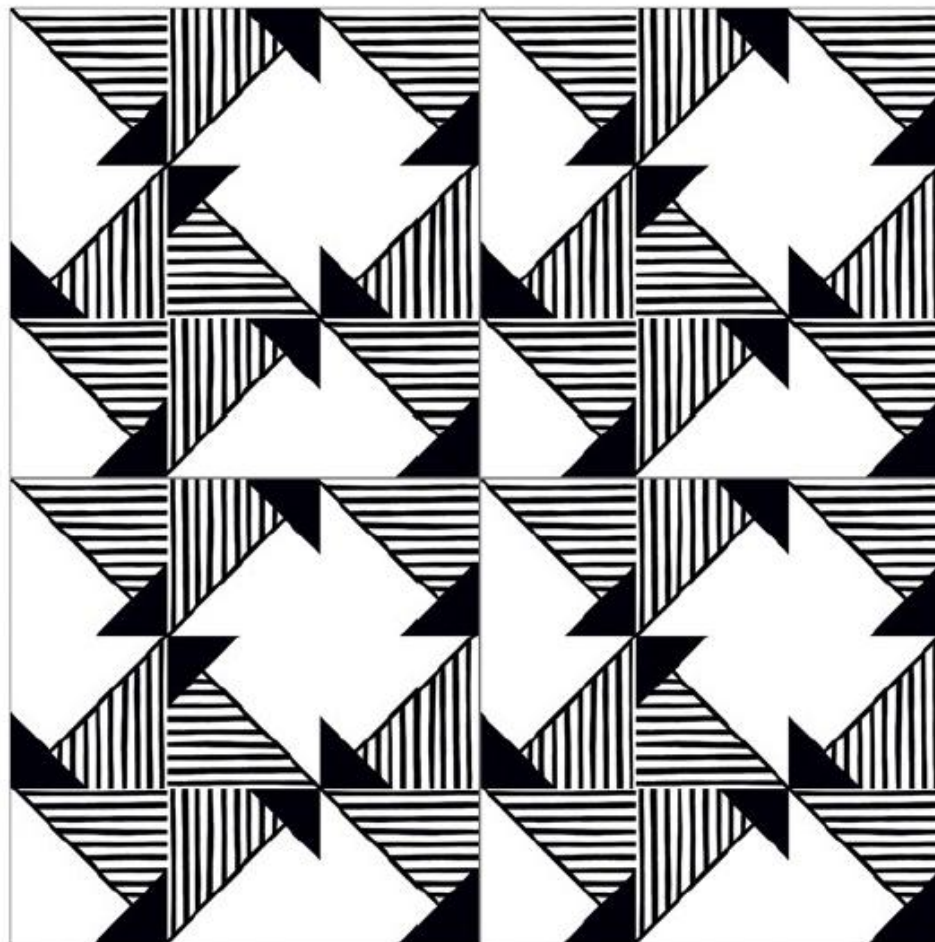

SIDRONS
solution to surfaces

CUSTOMIZE TILES
60X60CM

DECO MOONLINE

60X60cm

DECO ORIGAMI
60X60cm

DECO BLOCK
60X60cm

DECO BALANCE
60X60cm

DECO METROPOLITAN

60X60cm

DECO TWEED
60X60cm

DECO COMPASS

60X60cm

DECO CLOTH
60X60cm

SIDRONS

solution to surfaces

SIDRONS
solution to surfaces

DS_LIN_D6507

600x600 mm

GVT

600x600 mm

GVT

600x600 mm

GVT

SIDRONS
solution to surfaces