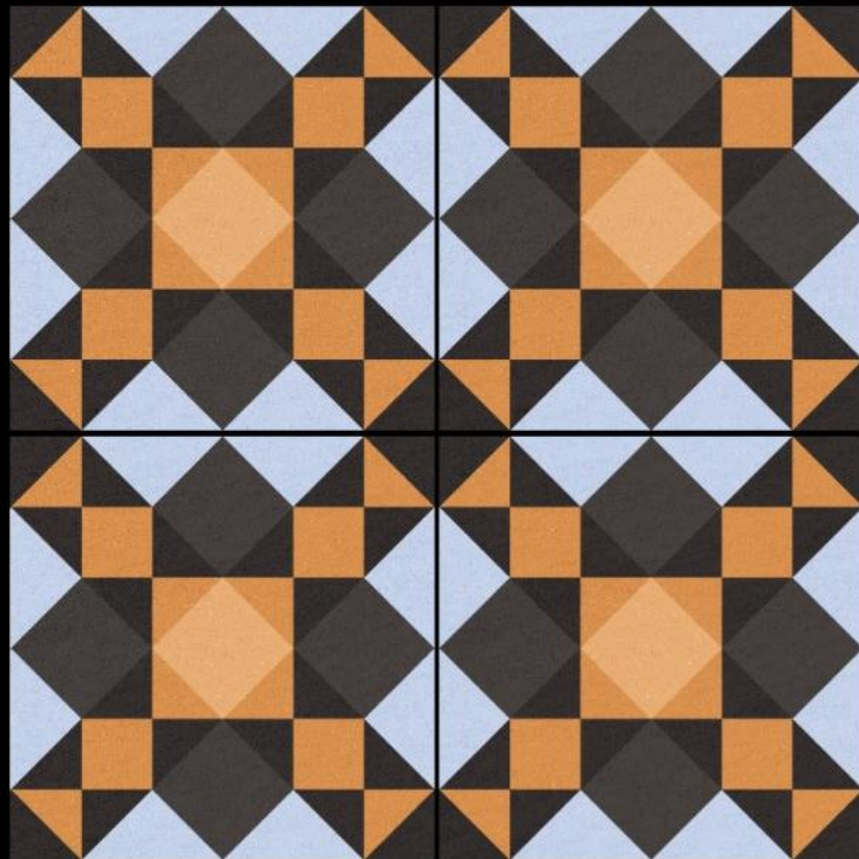

60X60cm

DECO TWEED
60X60cm

DECO COMPASS

60X60cm

DECO CLOTH
60X60cm

SIDRONS

solution to surfaces

SIDRONS
solution to surfaces

DS_LIN_D6507

600x600 mm

GVT

600x600 mm

GVT

600x600 mm

GVT

SIDRONS
solution to surfaces