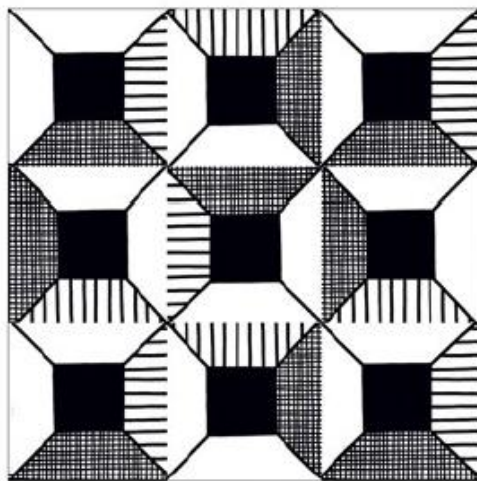

SIDRONS
solution to surfaces

CUSTOMIZE TILES
60X60CM

DECO MOONLINE

60X60cm

DECO ORIGAMI
60X60cm

DECO BLOCK
60X60cm

DECO BALANCE
60X60cm

DECO METROPOLITAN

60X60cm

DECO TWEED
60X60cm

DECO COMPASS

60X60cm

DECO CLOTH
60X60cm

SIDRONS

solution to surfaces

SIDRONS
solution to surfaces

DS_LIN_D6507

600x600 mm

GVT

600x600 mm

GVT

600x600 mm

GVT

SIDRONS
solution to surfaces