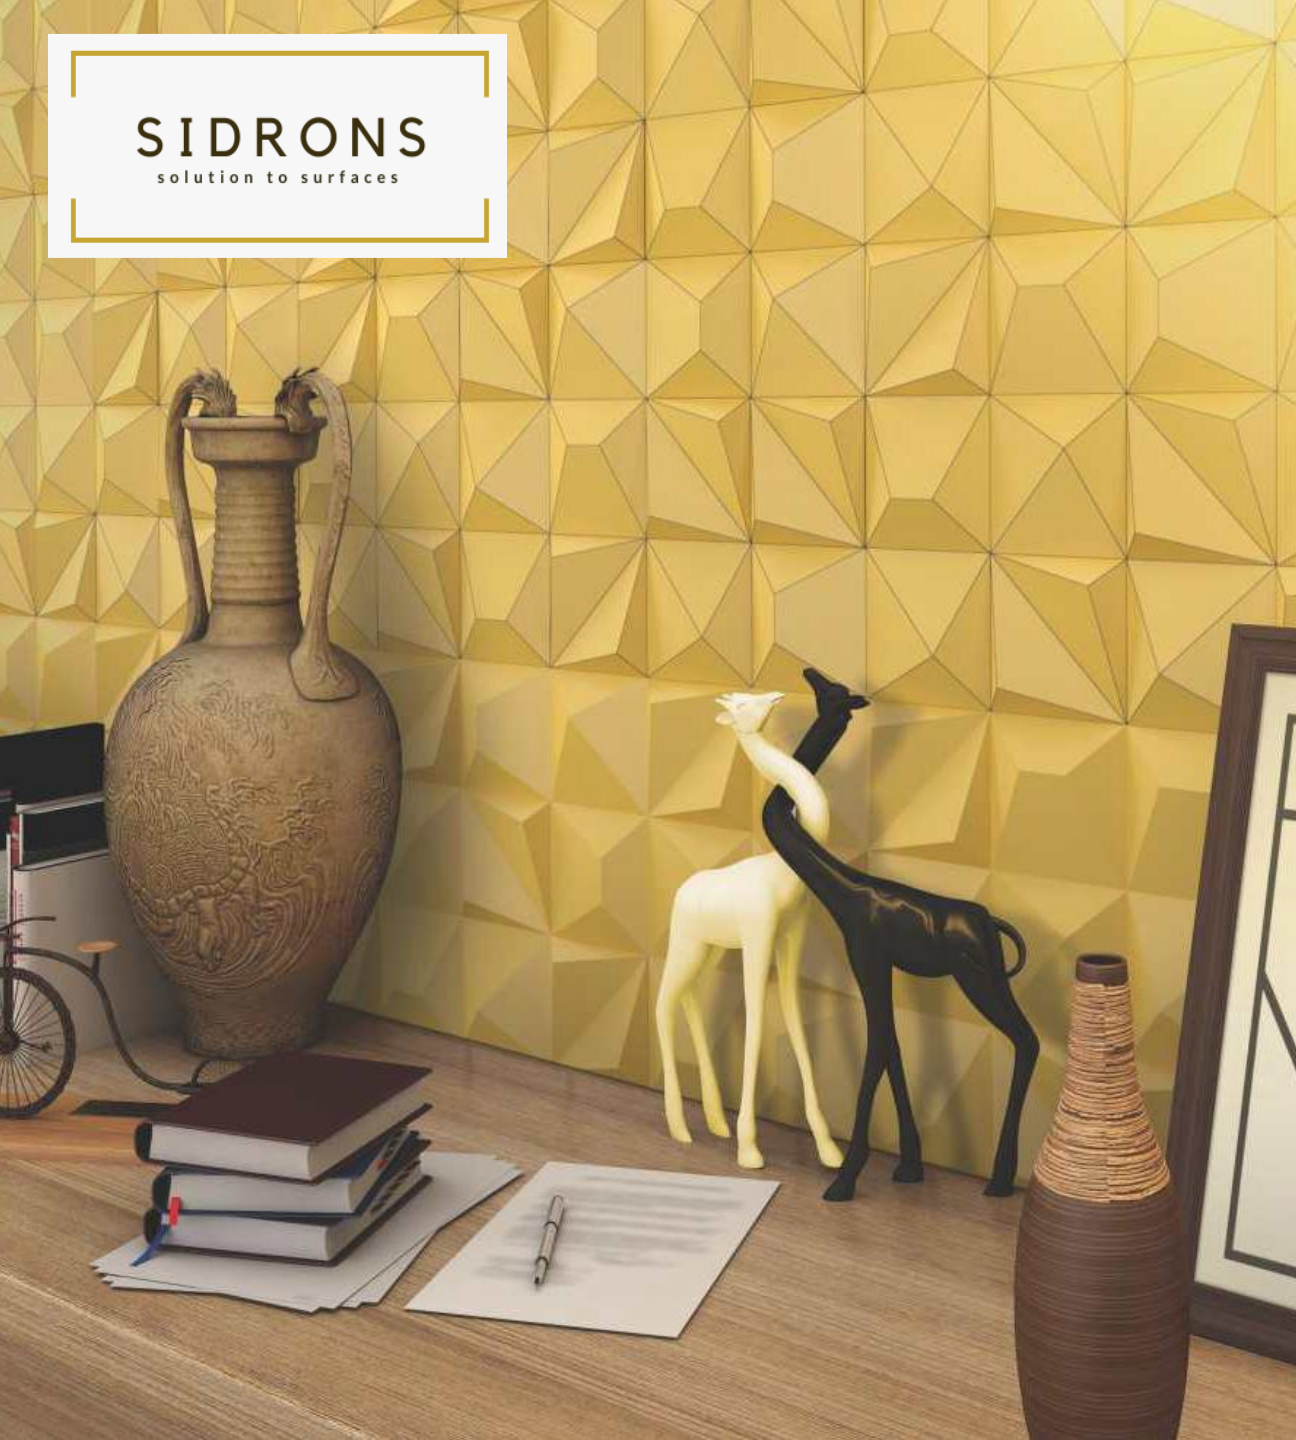

SIDRONS
solution to surfaces

THANK YOU

**Visit us : Unit # 7, 2ndFloor, LSC at S- Block,
Panchsheel Park, New Delhi -110017**

Contact:011-41745244

Website: www.sidrons.com