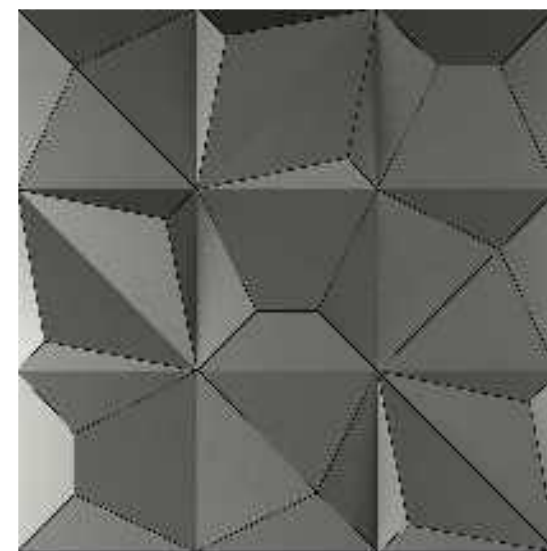

SIDRONS  
solution to surfaces

# YELLOW DECOR

30X30 cm

# YELLOW 3D

30X30 cm

SIDRONS  
solution to surfaces

SIDRONS  
solution to surfaces

# BLACK 3D

---

30X30 cm

SIDRONS  
solution to surfaces

**SIDRONS**  
solution to surfaces