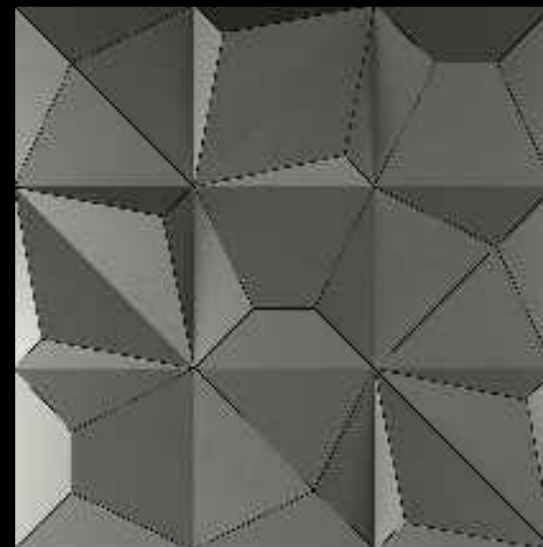

SIDRONS  
solution to surfaces

# 3D TILES

SIDRONS  
solution to surfaces

RED 3D

30X30 cm

# YELLOW DECOR

30X30 cm

## WHITE DECOR

---

30X30 cm